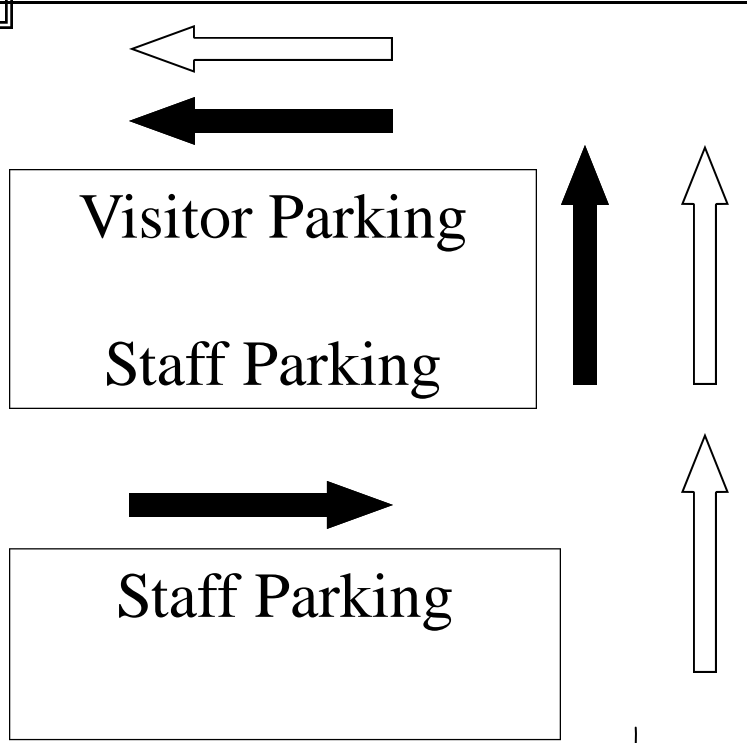

# Travis Elementary Drop Off

Hickam Ave.

Kiss-N-Go  
Drop off  
Point

Playground  
for grades 4-6

Playground  
for grades 1-3

Kiss-N-Go  
Drop off  
Point

**DO NOT Enter...Bus Turnaround**